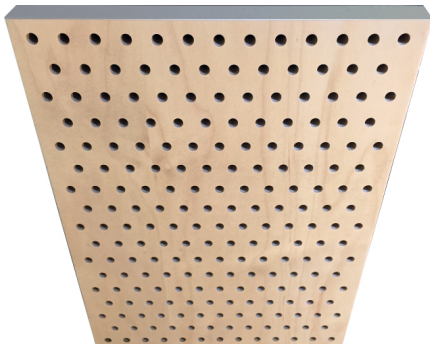

Perfecto® Micro Panel (Diagonal)

Perfecto® Matrix Panel (Standard)

Perfecto® 16/16/5 Plank (Diagonal)

PRODUCT OVERVIEW

The **Perfecto® Panels Family** is a simple but powerful union between architecture and acoustic performance. They utilize round perforations from 1mm to 12mm diameters. Available in a high recycled content, ULEF, Class A fire-rated, and FSC certified MDF core with an optional black fleece backer, the **Perfecto® Panels Family** can achieve up to an **NRC=1.00**. At the same time, focusing the sound absorption spectrum in the mid-range frequencies and maintaining the higher frequencies.

SIZING

- Standard Panel: 4' W x 8' L x 3/4" T
- Maximum Panel: 5' W x 12' L x 3/4" T (Custom panel widths and lengths are available)
- Standard Perforation Options: Micro, Mini, Diamond, Matrix, 16/16/5s & 16/16/8 (Not all profiles shown)
An 16/16/8 panel=8mm diameter holes at 16mm OC horizontally and vertically. Contact your RPG Sales Representative for additional perforation size and spacing options.
- Perforations are available in straight, diagonal or staggered alignment.
- For a continuous installation, **Perfecto® Planks** with T & G long edges can be provided in lieu of panels. Plank widths, typically between 3"-12", to be finalized during the submittals process.
- Each panel weighs approx. 2.50 lbs/ft²

Black MDF core is available for panels with larger perforations.

INSTALLATION

Mounting options for the **Perfecto® Panels Family** include wall systems (Z-clips, direct screw attached) either surface mounted or with a variety of cavity depths starting at 1-3/4" total system depth, and ceilings systems with options (Torsion Springs for downward access, RPG C-clips for lift and shift access, direct screw attached) for standard 15/16" HD T-grid supplied by others.