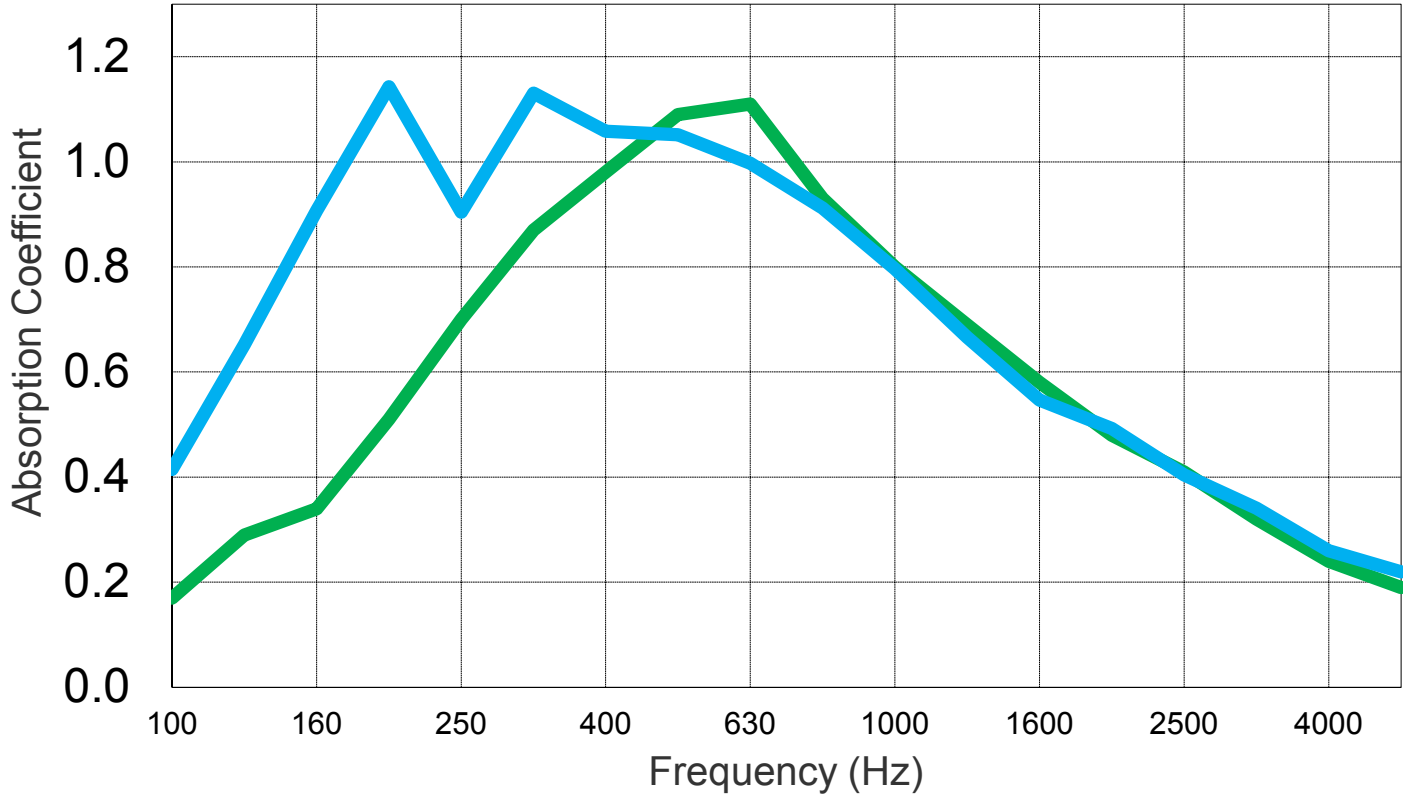

Perfecto® Micro MOTIF A Mount Testing Random Incidence Performance Data

— 1" 6LB FBG Backing

— 2" 6LB FBG Backing

| FREQ | 1" 6LB FBG Backing | 2" 6LB FBG Backing |
|------|--------------------|--------------------|
| 100 | 0.17 | 0.41 |
| 125 | 0.29 | 0.65 |
| 160 | 0.34 | 0.91 |
| 200 | 0.51 | 1.14 |
| 250 | 0.70 | 0.90 |
| 320 | 0.87 | 1.13 |
| 400 | 0.98 | 1.06 |
| 500 | 1.09 | 1.05 |
| 630 | 1.11 | 1.00 |
| 800 | 0.93 | 0.91 |
| 1000 | 0.80 | 0.80 |
| 1260 | 0.69 | 0.67 |
| 1600 | 0.58 | 0.55 |
| 2000 | 0.48 | 0.49 |
| 2500 | 0.41 | 0.40 |
| 3125 | 0.32 | 0.34 |
| 4000 | 0.24 | 0.26 |
| 5000 | 0.19 | 0.22 |
| NRC | 0.80 | 0.85 |
| SAA | 0.77 | 0.85 |