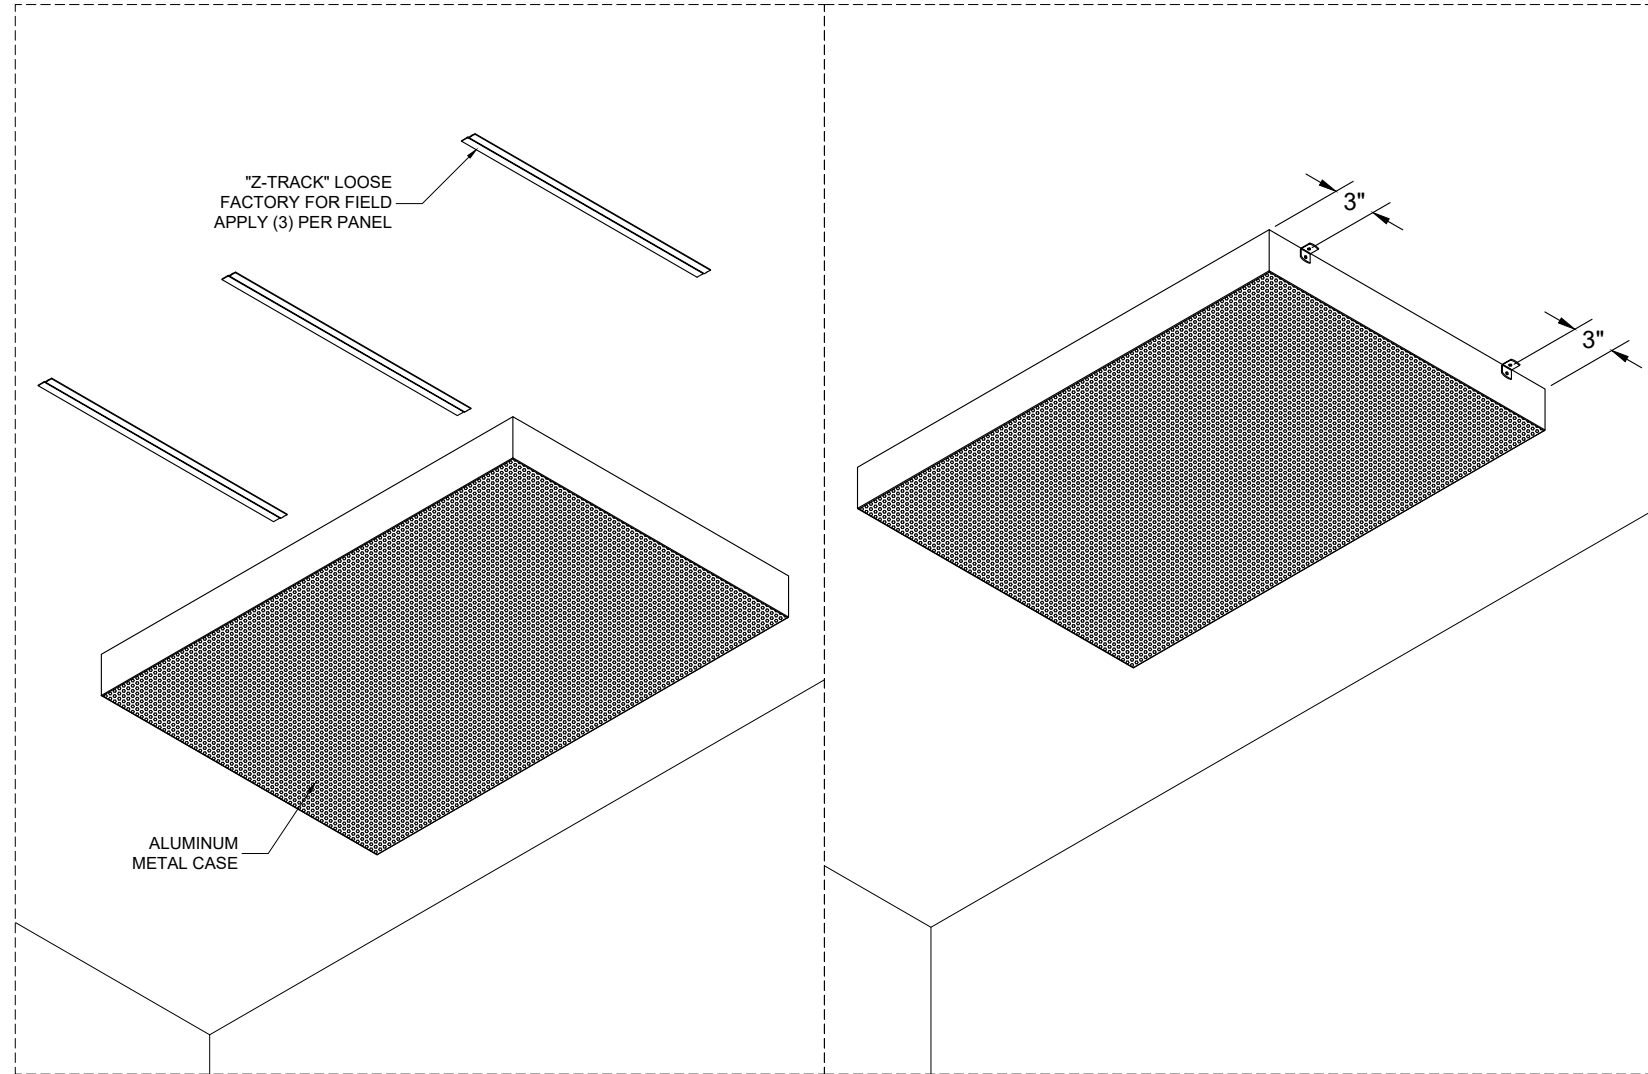

ATTACHED
Z-TRACK TO WALL

START WITH THE PANEL
BEHIND THE Z-TRACK

ONCE THE UNIT IS
INSTALLED IN PLACE A
METAL ANGLE BRACKETS
(BY OTHERS) MUST BE
INSTALLED AGAINST UNIT
TO PREVENT MOVING

RPG RECOMMENDS
CAULKING THE
PERIMETER OF THE
UNIT TO PREVENT
VIBRATION