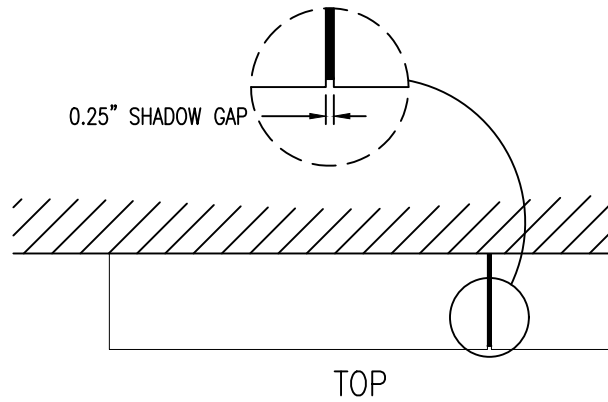

WHEN INSTALLING MULTIPLE UNITS TOGETHER, SEPARATE WITH SPACERS PROVIDED BY OTHERS.