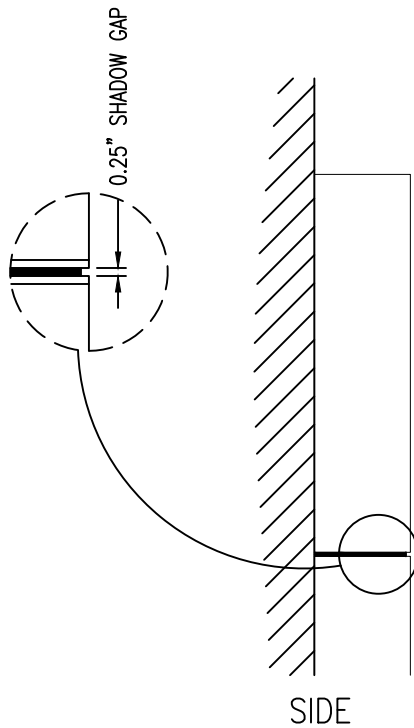

WHEN INSTALLING MULTIPLE UNITS TOGETHER, SEPARATE WITH SPACERS PROVIDED BY OTHERS.