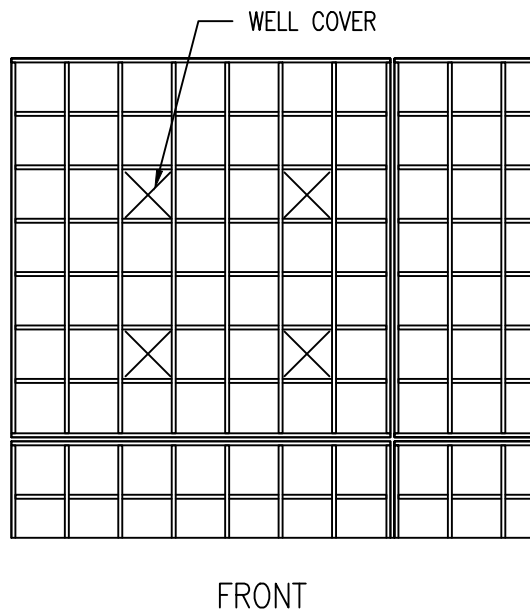

WHEN INSTALLING MULTIPLE UNITS TOGETHER, SEPARATE WITH SPACERS PROVIDED BY OTHERS.

99 SOUTH STREET, PASSAIC, NJ 07055

(p) 973-916-1166 (e) estimating@rpgacoustic.com

Title: **OMNIFFUSOR W76
FLUSH MOUNTING**